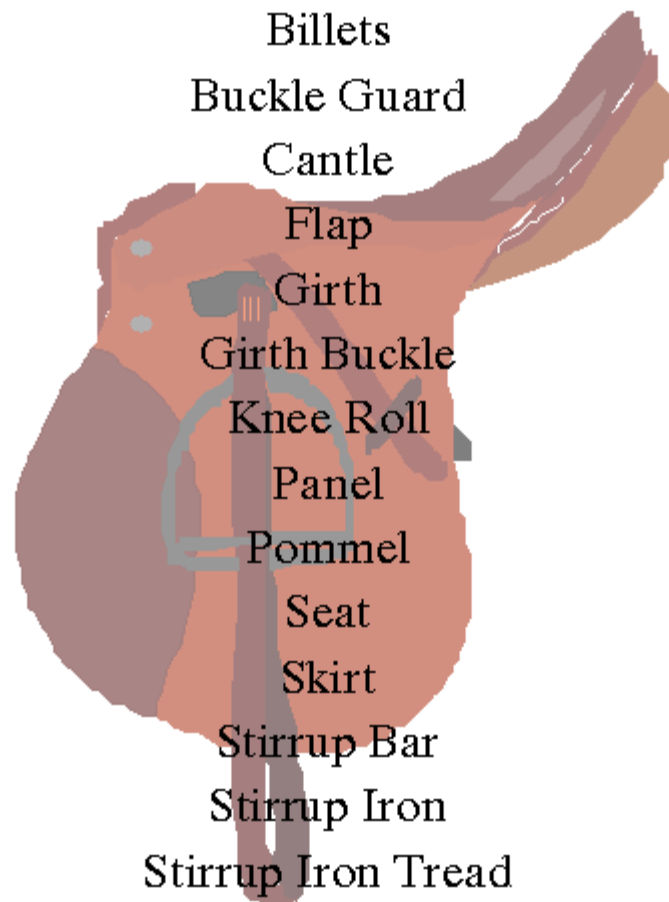

# English Saddle Parts

## *WORD BANK*

Billets

Buckle Guard

Cantle

Flap

Girth

Girth Buckle

Knee Roll

Panel

Pommel

Seat

Skirt

Stirrup Bar

Stirrup Iron

Stirrup Iron Tread

Stirrup Leather

Sweat Flap